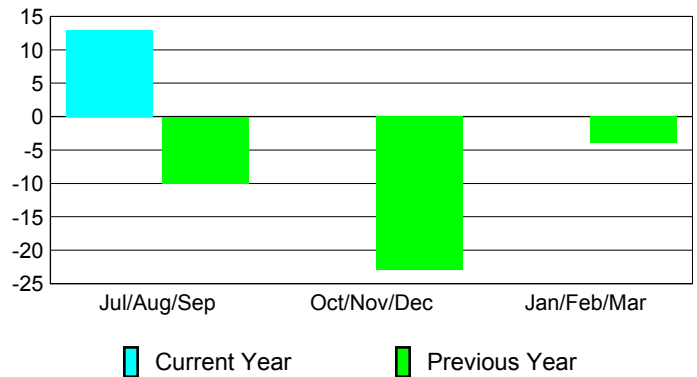

Membership Results
2012-2013

Membership
2011-2012

Month	Net Memb Goal	Actual New Memb	Actual Dropped Memb	Gain/Loss of Memb	Gain/Loss of Memb
Jul/Aug/Sep	0	26	-13	13	-10
Oct/Nov/Dec	0	14	-14	0	-23
Jan/Feb/Mar	0	0	0	0	-4
Totals	0	40	-27	13	-37

Membership Results 2012-2013

Goal, New, Dropped, Gain/Loss

Comparison of Membership Gain/Loss

Current Year Compared to the Previous Year

Gender Comparison 2012-2013

Jul/Aug/Sep

Oct/Nov/Dec

Jan/Feb/Mar