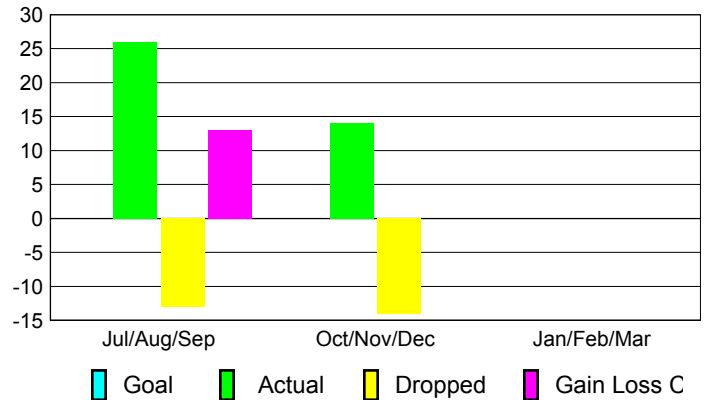

Club Results 2012-2013

Goal, New, Dropped, Gain/Loss

Comparison of Club Gain/Loss

Current Year Compared to the Previous Year

YTD Status Quo Clubs 2012-2013

Status Quo Clubs Compared to Status Quo Members

MEMBERSHIP

Membership Results
2012-2013

Membership
2011-2012

Month	Net Memb Goal	Actual New Memb	Actual Dropped Memb	Gain/Loss of Memb	Gain/Loss of Memb
Jul/Aug/Sep	0	26	-13	13	-10
Oct/Nov/Dec	0	14	-14	0	-23
Jan/Feb/Mar	0	0	0	0	-4
Totals	0	40	-27	13	-37

Membership Results 2012-2013

Goal, New, Dropped, Gain/Loss

Comparison of Membership Gain/Loss

Current Year Compared to the Previous Year

Gender Comparison 2012-2013

Jul/Aug/Sep

Oct/Nov/Dec

Jan/Feb/Mar