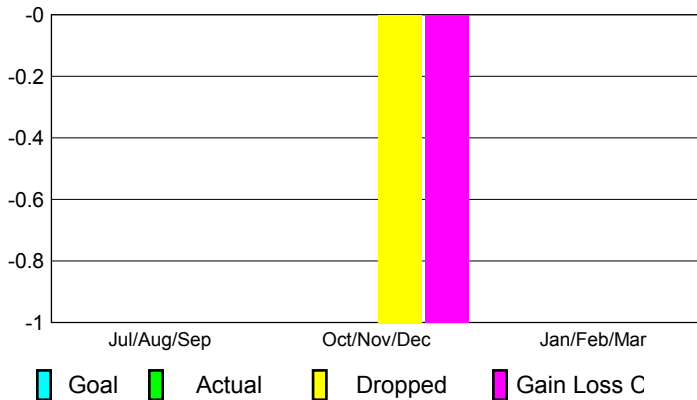

2012-2013 GMT Reports for District (or Undistricted) **District 8 N**

GMT: MICHAEL P BUTLER

Location: LOUISIANA

GMT CA: 1

CLUBS

Club Results
2012-2013

Clubs
2011-2012

Month	New Club Goal	Actual New Clubs	Actual Dropped Clubs	Gain/Loss of Clubs	Gain/Loss of Clubs
Jul/Aug/Sep	0	0	0	0	0
Oct/Nov/Dec	0	0	-1	-1	0
Jan/Feb/Mar	0	0	0	0	0
Totals	0	0	-1	-1	0

Club Results 2012-2013

Goal, New, Dropped, Gain/Loss

Comparison of Club Gain/Loss

Current Year Compared to the Previous Year

YTD Status Quo Clubs 2012-2013

Status Quo Clubs Compared to Status Quo Members

MEMBERSHIP